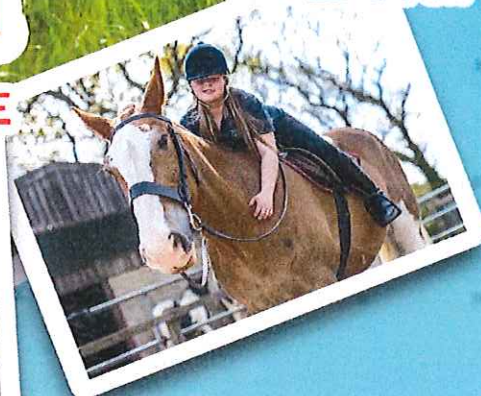

HORSE & PONY CARE