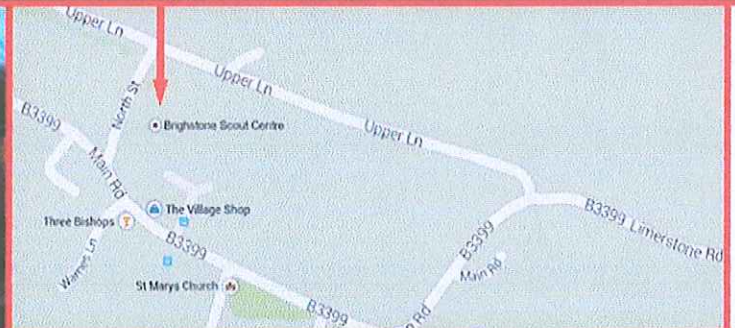

CLEAN BREAKS

CHRISTMAS FAYRE

SAT 6TH DEC ~ 10 - 3

BRIGHSTONE SCOUT CENTRE

NORTH ROAD BRIGHSTONE PO30 4AX (Next to Wilberforce Village Hall)

FREE PARKING NEARBY AT WARNE'S LANE / DIRECTLY ON BUS ROUTE 12

HOT & COLD REFRESHMENTS